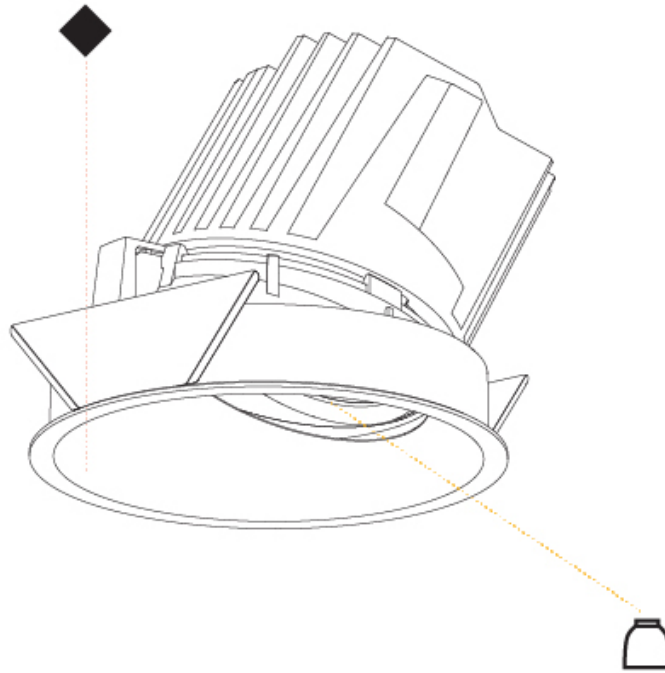

A35341-

PROJECT

TYPE

SPECIFIER

QUANTITY

DATE

PROJECT
TYPE
SPECIFIER
QUANTITY
DATE

Fixture Finish