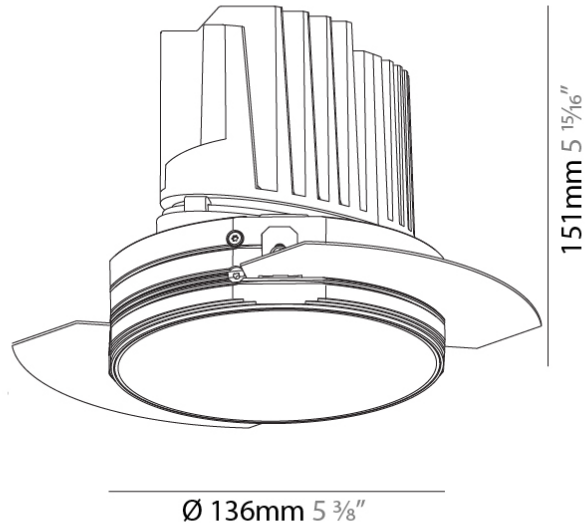

GENERAL

Series: Bioniq
 Subseries: Bioniq Round Deep
 Brand: Prolicht
 Division: Architectural
 Mounting Type: Trimless
 Mounting Location: Ceiling
 Subcategory: Downlight

PHYSICAL

Shape: Round
 Diameter (mm): 136
 Diameter (in): 5 3/8
 Height (mm): 151
 Height (in): 5 15/16
 Ceiling Thickness (mm): 10 / 12.5 / 15 / 25
 Ceiling Thickness (in): 3/8 or 1/2 or 9/16 or 1
 Min. Recessing Depth (mm): 170
 Min. Recessing Depth (in): 6 11/16
 Light Distribution: Downlight
 Weight (kg): 1.078
 Weight (lbs): 2.37
 Fixture Finish: SSR / BKV / CWI / CRY / HAB / UFT / ITA / RUA / FTG / MYG / LOD / PUS / FRO / FUP / KIA / POP / BLS / SPG / MEY / GOH / GUM / CHC / COM / ABZ / JAG / OBR / MOS / ROR
 Fixture Material: Aluminum Die Cast
 Cut-out Measurements: \varnothing 140mm / 5 1/2"
 Upon Request: Unique Ceiling Thickness

OPTICAL

Reflector°: 18 / 34
 Optic°: Lens Pack - No Lens / Linear Spread Lens / Honeycomb / Spread Lens
 Adjustability: Fixed
 Upon Request: Special Beam Angles

RATINGS AND CERTIFICATIONS

382, F 416-247-9319, www.zaneen.com
 Certified and tested for North American standards at the end of the existing Model #. For assistance on 'custom' specifications, contact zteam@zaneen.com.
 In a constant effort to supply the best product, we reserve the right to change specifications or materials without notice. The most recent specification sheets are found at zaneen.com
 IP rating: IP20